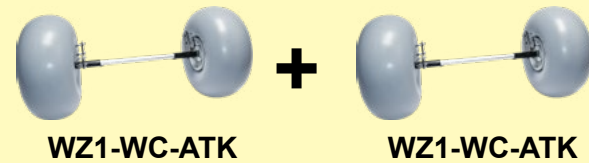

or

4 Wheel Version

Kit features include:

- WheelEEZ® polyurethane wheel options: 30cm (11.8"), 42cm (16.5") or 49cm (19.3") to accommodate most kids/adults and their quest to Go Anywhere!
- Marine grade anodized aluminum axle for lightweight strength and durability you can depend on.
- Powder coated aluminium axle brackets and stainless-steel hardware, so no rusting.
- WZ1-AT-FB-30 Kit includes: