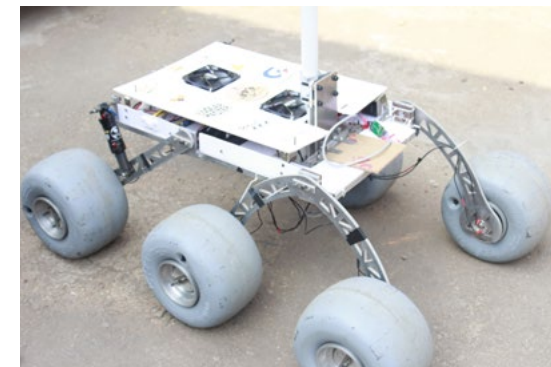

Call Us Monday Thru Friday 7:30am-3PM PST
707-751-3999

Proud Manufacturer & Supplier of
WheelEEZ®
Super Wheels
www.wheelleez.com

WheelEEZ Quick Release Axle System

- Marine grade stainless steel tubing for long lasting durability.
- Easy to operate single push button receives / releases wheel axle.
- Adjustable pin length to fit wide range of receptacles.

Available pin diameters: 12 and 12.7 mm (.47 and .50")

WZ1-QR-12/ 127

WheelEEZ WeatherBreaker® Canopy for Sandcruiser® and Sandpiper®.

- Materials: - 70 denier rip-stop taffeta nylon canopy.
- Strong, lightweight aluminum frame.
- Vented mesh sides and rear mesh window with removable cover.
- Handy carry bag included.
- Color: Gray body with black trim.
- Height: Adjustable: 81 cm to 104 cm from seat.
- Width: 49.5 cm.

For Sandpiper®, DC1-C242-D-1
For Sandcruiser®, DC1-C242-D

WheelEEZ Umbrella

- Green polyester canopy/ UV reflective, black underside.
- Fiberglass Ribs and shaft.
- Push Button deployment.
- Comfortable, easy-grip foam handle.
- Deployed Canopy: 152cm (5') diameter.
- Folded dimensions: 110cm (43") x 6.50cm (2.5").
- Weight: .7.5KG (1.65lbs.).

WZ1-UMB21

WheelEEZ Multi Adjustable Umbrella Holder

- Stainless Steel Fits most standard umbrellas.
- Durable and strong. Any angle adjustable.
- Suitable for wheel chairs, prams, strollers etc.

WZ1-UMB-H

Dune Buster Conversion Kit for WheelEEZ Sandcruiser®

- Increases weight limit of the Sandcruiser® to 135kg (298 lbs.).
- Kit includes: (2) WZ1-49UC, 49cm (19.3") PU Balloon Wheels, (1) 316 Stainless Steel Axle Kit with hardware.
- Easy installation by removing standard front casters.

WZ1-DB-01

WheelEEZ Studded Traction Belts

- Access snow and ice safely.
- Traction Belts fit the 49cm rear wheels of the Sandcruiser®.
- Sold in pairs.
- Carry/storage bag included.

WZ4-TRA-01